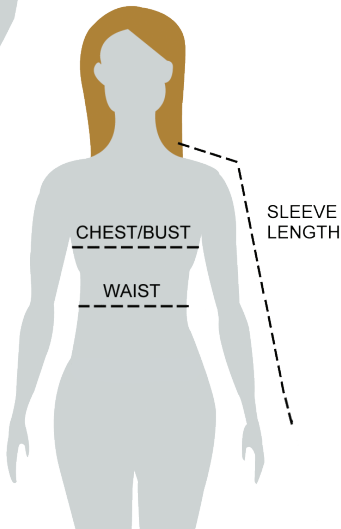

## FOSSA APPAREL STANDARD SIZE CHART

Measured in Inches (all the way around)

Date: June 2013

### Men's Size Chart

| Size | Chest/Bust | Waist  | Sleeve Length |
|------|------------|--------|---------------|
| XS   | 36-38"     | 26-29" | 32.5-33"      |
| S    | 38-40"     | 29-32" | 33-33.5"      |
| M    | 40-42"     | 32-35" | 34-34.5"      |
| L    | 42-44"     | 35-38" | 35-35.5"      |
| XL   | 44-46"     | 38-41" | 36-36.5"      |
| 2XL  | 46-48"     | 41-44" | 37-37.5"      |
| 3XL  | 48-51"     | 44-47" | 38-38.5"      |
| 4XL  | 51-54"     | 47-50" | 38.5-39"      |
| 5XL  | 54-57"     | 50-53" | 39-39.5"      |

**Sleeve Length:** measured from center back to cuff

**Chest:** 1" below armhole

### Ladies' Size Chart

| Size | Shirt Size | Chest/Bust | Waist  | Sleeve Length |
|------|------------|------------|--------|---------------|
| XS   | 2 - 4      | 32-34"     | 23-25" | 30-30.5"      |
| S    | 6 - 8      | 34-36"     | 25-27" | 30.5-31"      |
| M    | 10 - 12    | 36-38"     | 27-29" | 31-31.5"      |
| L    | 12 - 14    | 38-40"     | 29-32" | 32.5-33"      |
| XL   | 14 - 16    | 40-42"     | 32-35" | 33.5-34"      |
| 2XL  | 18         | 42-44"     | 35-38" | 34.5-35"      |
| 3XL  | 20         | 44-46"     | 38-41" | 35-35.5"      |